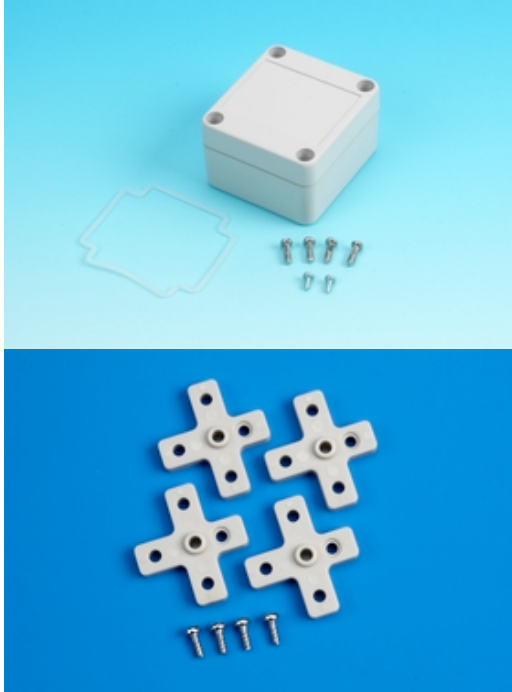

Phone: 847-932-4700
Fax: 847-932-4701

28915 N. Herky Drive, BLD# 107
Lake Bluff, IL 60044 USA

NEMA 4 / IP65 Cases

Detailed Product Sheet

ABS enclosure, 2.56 x 2.36 x 1.57", light gray, NEMA4, Flame retardant UL94-HB, internal PCB mounting bosses, all hardware included. Light gray top. Optional wall mount kits available. More weather resistant polycarbonate versions BEN-10P and BEN10PC also available.

Part Number:	BEN-10
Product name:	NEMA 4 / IP65 Cases
Top Type:	Gray Top
Color:	Gray
Size:	2.56x2.36x1.57"
Weight in pounds:	0.2
Material:	ABS UL 94 HB
Technical Drawings:	

Wall Mount Kits Available